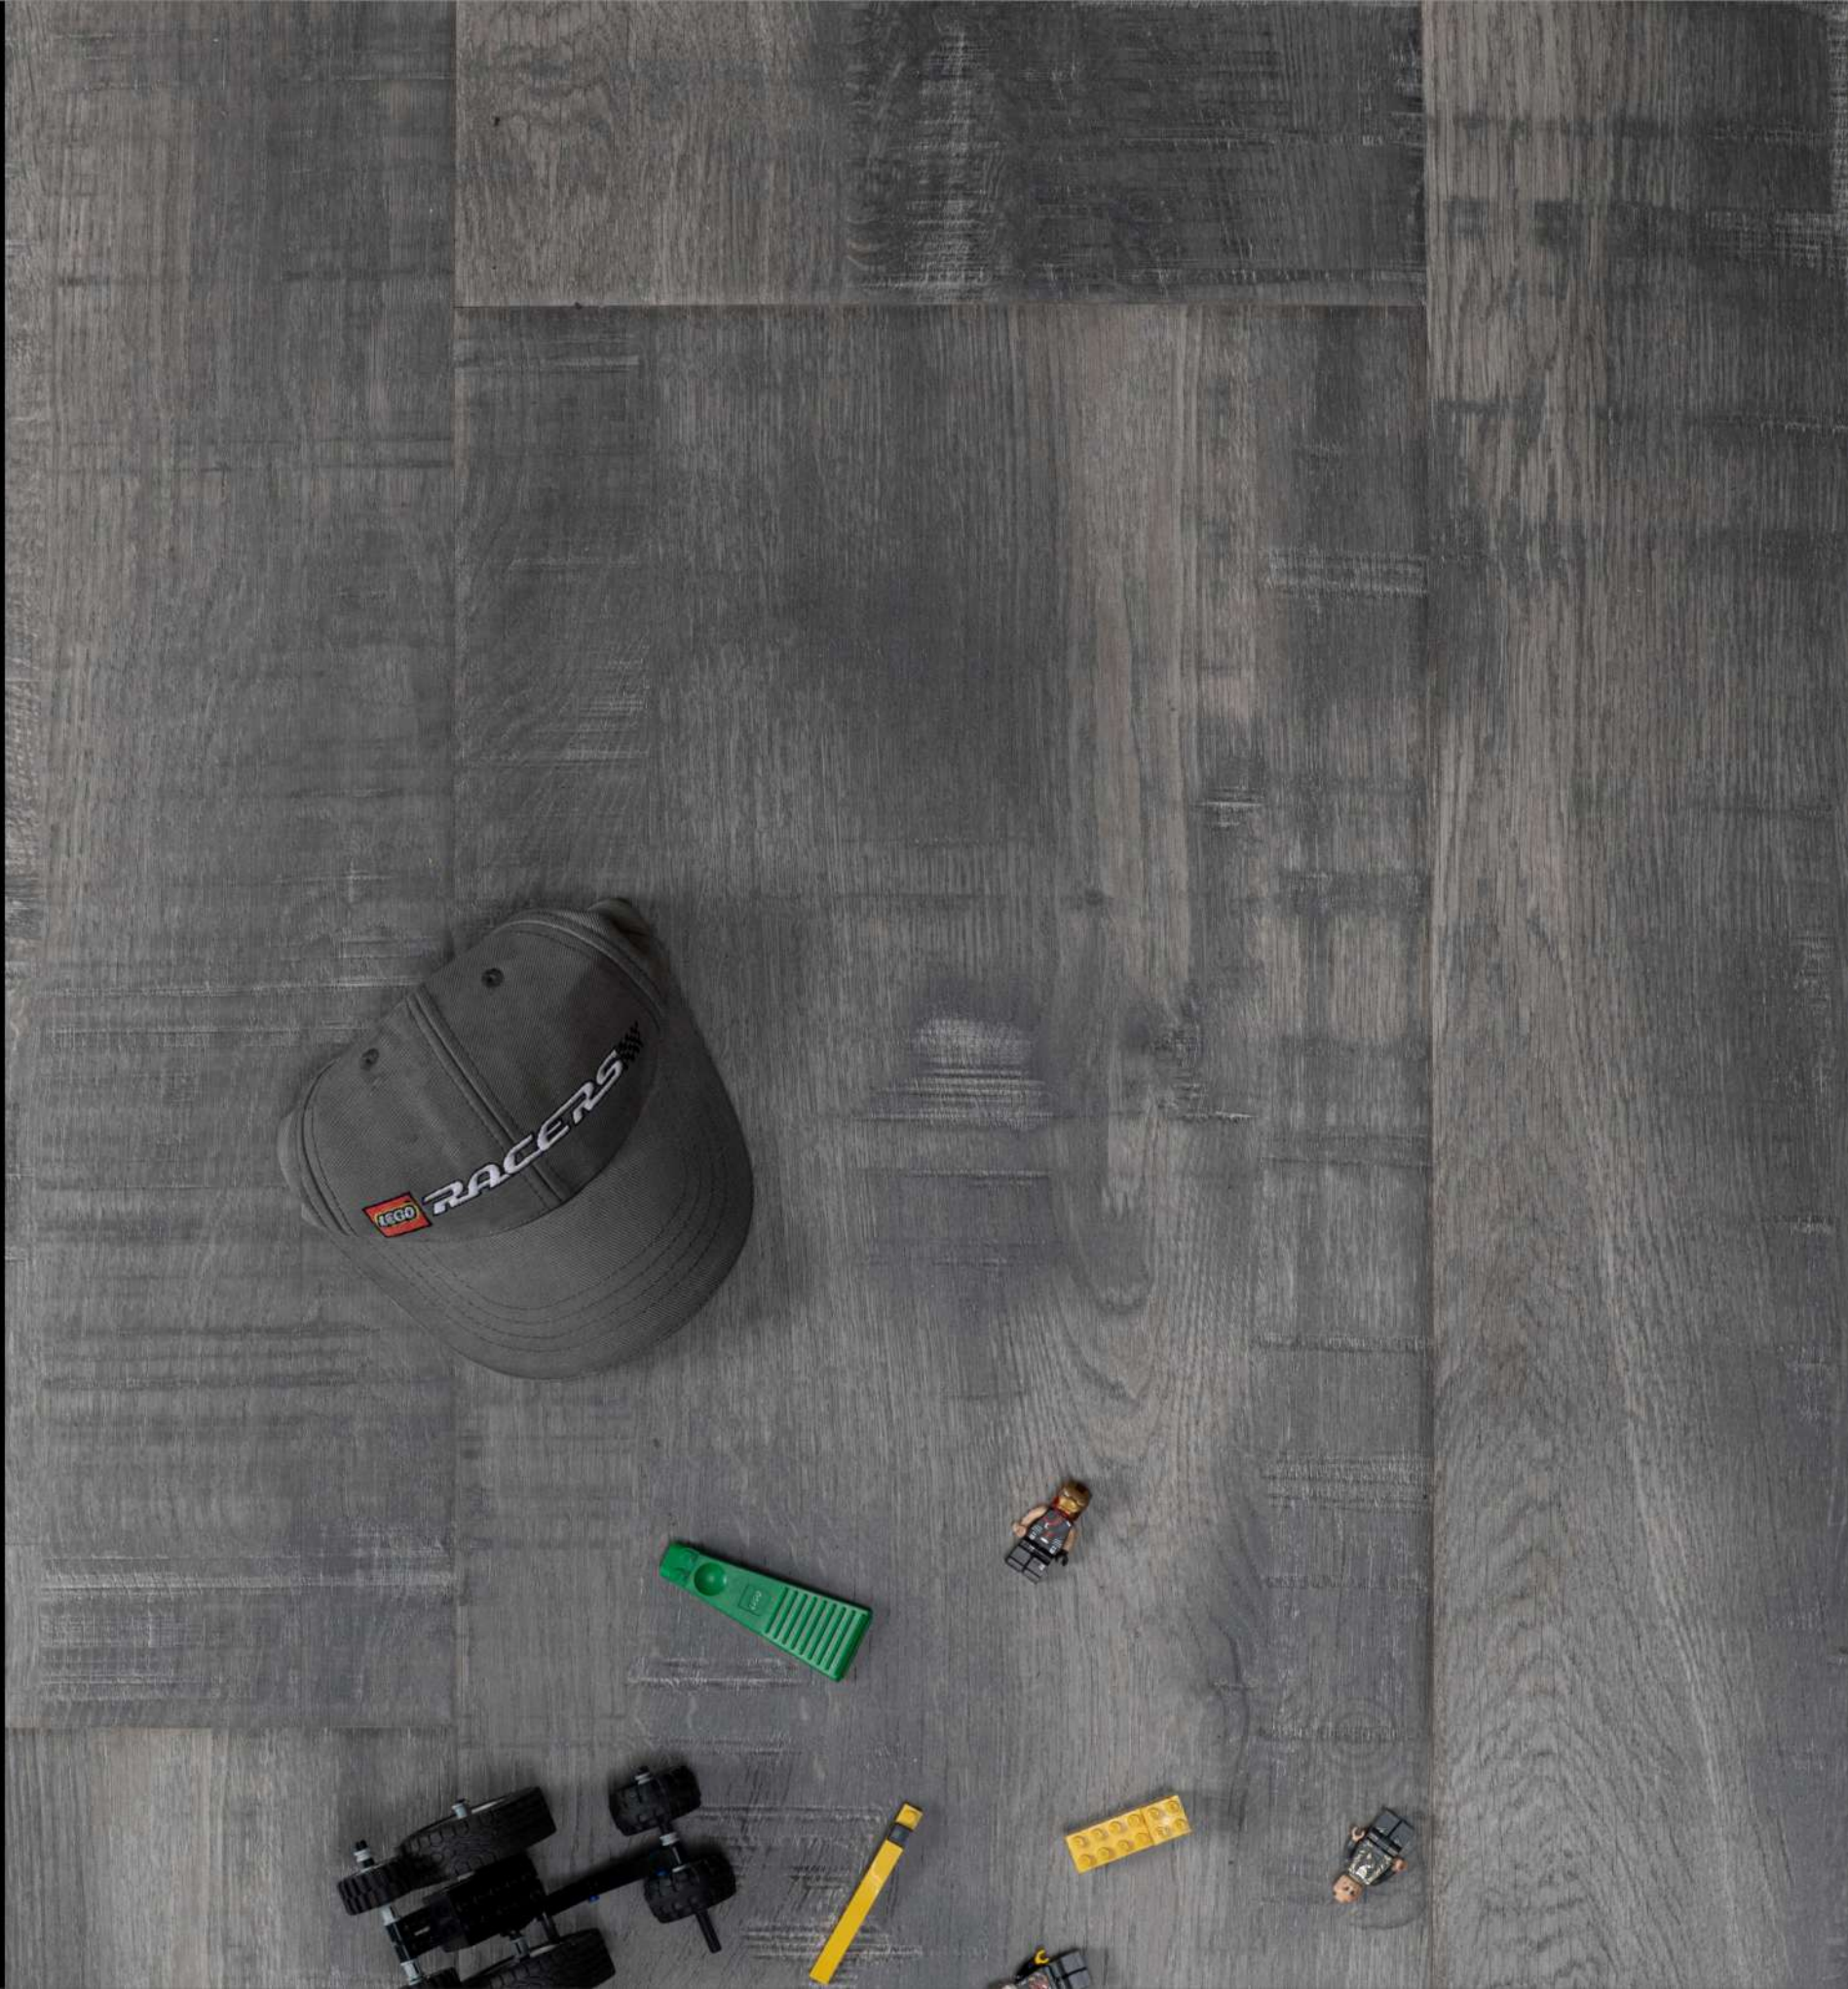

**SAINT
PETERSBURG**

PRESTIGE